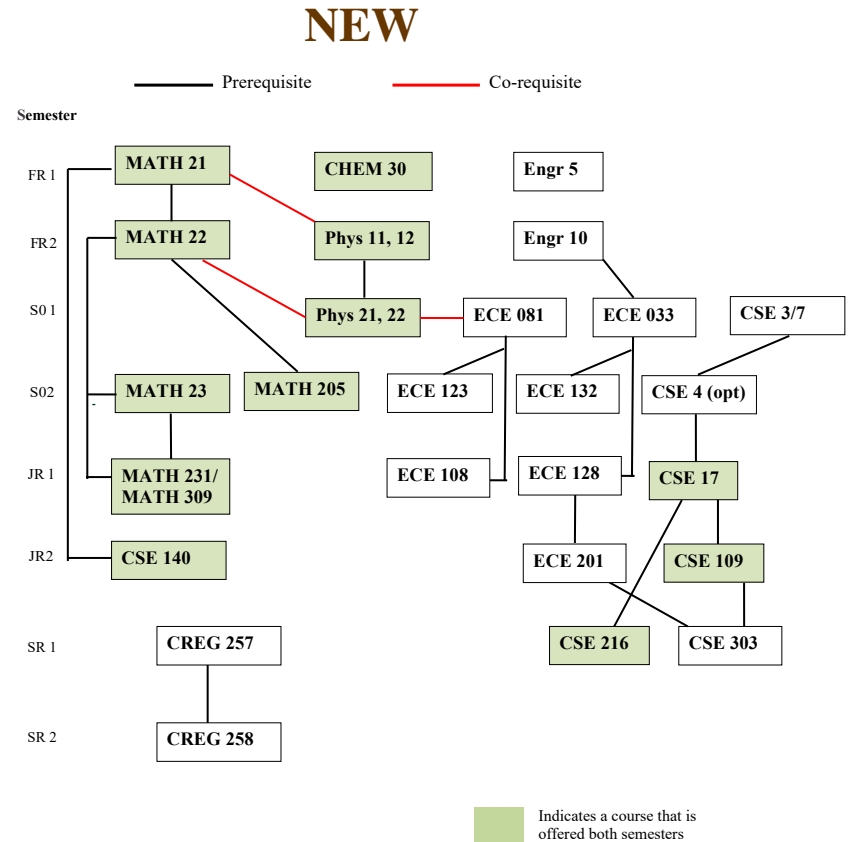

Class 2021 (Senior) and Before

- Use OLD curriculum
- If not taken ECE 138 yet, take ECE 128 instead and substitute through petition

Class 2022 (Junior)

- Can choose either OLD or NEW (recommended) program
- If choose NEW
 - Add ECE 132 to the NEW JR 2
 - Add ECE 128 to the NEW SR 1
 - If taken ECE 138 already, can substitute ECE 128 through petition

Class 2022 (Junior) Continued

- If choose OLD
 - Need to petition to follow OLD requirement
 - ECE 319, ECE 121, ECE 182 are still required
 - If not taken ECE 138
 - Take ECE 128 to substitute through petition

OLD

Class 2023 (Sophomore)

- Use NEW curriculum

Transition Period Summary

	2020 Spring	2020 Fall	2021 Spring	2021 Fall	2022 Spring	2022 Fall	2023 Spring
	CSE 2 (Last time)	CSE 3/7	CSE 4				
	ECE 138 (Last time)		ECE 132 (2022&2023)	ECE 128 (2022&2023)			
Class 2021 (CE)	OLD Y3S2	OLD Y4S1	OLD Y4S2				
Class 2022 (CE)	OLD Y2S2	OLD Y3S1	NEW Y3S2	NEW Y4S1	NEW Y4S2		
			Add ECE 132	Add ECE128			
Class 2023 (CE)	OLD Y1S2	NEW Y2S1	NEW Y2S2	NEW Y3S1	NEW Y3S2	NEW Y4S1	NEW Y4S2