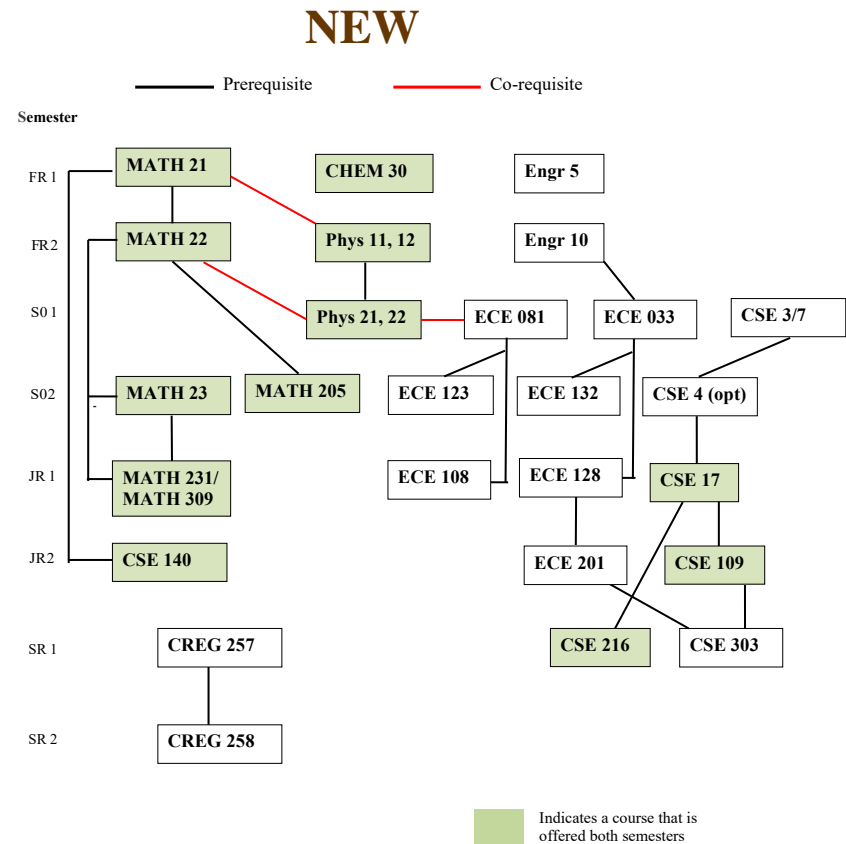

Overview of the Changes

- CSE 2 (2) is replaced by CSE 7 (or 3+4)
 - CSE 7 (4) or CSE 3 (2) + CSE 4 (2)
 - Have taken CSE 2: take CSE 17 next and 5 ATEs (old program)
- ECE 138 Digital System Lab (2) is replaced by
 - ECE 132 Microcontroller Lab (3) and
 - ECE 128 FPGA Lab (3)
- ECE 182 (1) and ECE 121 (2) no longer required
 - Can count toward technical electives under the new program
- ECE 319 (3) no longer required
 - It will be offered every Fall and counts toward technical electives

Comparison between OLD and NEW Course Sequence

OLD

NEW

Implementation Timeline

- **Spring 2021:** start to offer ECE 132 and stop offering ECE 138
- **Fall 2021:** start to offer ECE 128
- **Spring 2022:** add RTL projects to ECE 201 and change prerequisite to ECE 128

Class 2021 (Senior) and Before

- Use OLD curriculum
- If not taken ECE 138 yet, take ECE 128 instead and substitute through petition

Class 2022 (Junior)

- Can choose either OLD or NEW (recommended) program
- If choose NEW
 - Add ECE 132 to the NEW JR 2
 - Add ECE 128 to the NEW SR 1
 - If taken ECE 138 already, can substitute ECE 128 through petition

Class 2022 (Junior) Continued

- If choose OLD
 - Need to petition to follow OLD requirement
 - ECE 319, ECE 121, ECE 182 are still required
 - If not taken ECE 138
 - Take ECE 128 to substitute through petition