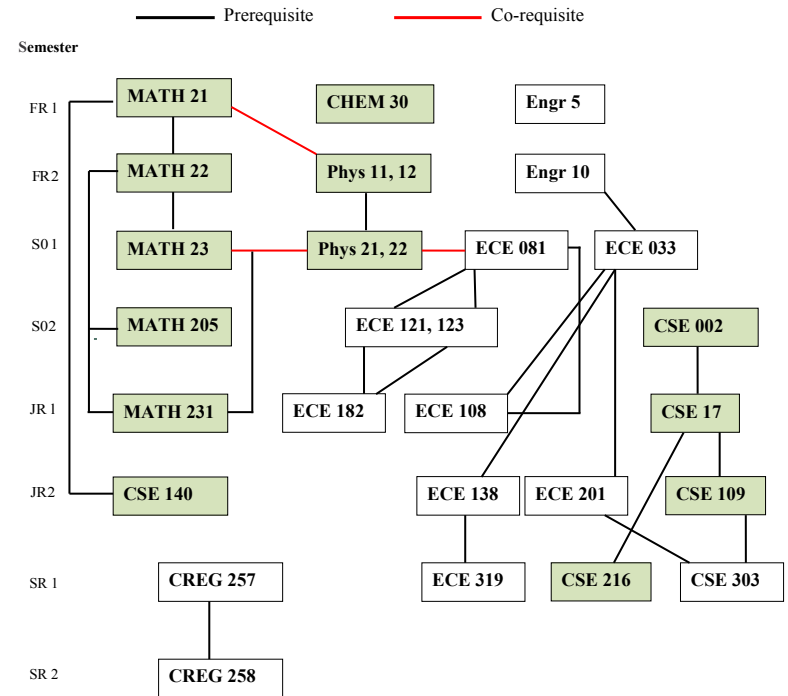

Class 2022 (Junior) Continued

- If choose OLD
  - Need to petition to follow OLD requirement
  - ECE 319, ECE 121, ECE 182 are still required
  - If not taken ECE 138
    - Take ECE 128 to substitute through petition

OLD