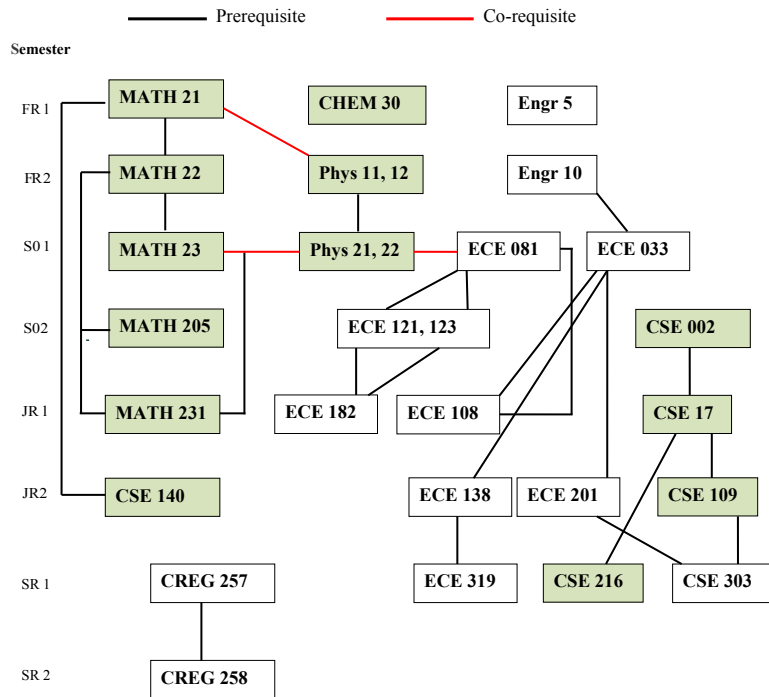

Computer Engineering Undergraduate Curriculum Updates

Electrical and Computer Engineering
Information Session
October, 2020

Aims of the Updates

- Increase the number of credit hours on computer engineering
- Decrease the number of credit hours on electrical engineering (circuits)
- Offer courses with programming and computer lab components earlier
- Shorten the gap between dependent courses
- Help students to better adapt to advanced study and/or industry

Overview of the Changes

- CSE 2 (2) is replaced by CSE 7 (or 3+4)
 - CSE 7 (4) or CSE 3 (2) + CSE 4 (2)
 - Have taken CSE 2: take CSE 17 next and 5 ATEs (old program)
- ECE 138 Digital System Lab (2) is replaced by
 - ECE 132 Microcontroller Lab (3) and
 - ECE 128 FPGA Lab (3)
- ECE 182 (1) and ECE 121 (2) no longer required
 - Can count toward technical electives under the new program
- ECE 319 (3) no longer required
 - It will be offered every Fall and counts toward technical electives

Comparison between OLD and NEW Course Sequence

OLD

NEW

Implementation Timeline

- **Spring 2021:** start to offer ECE 132 and stop offering ECE 138
- **Fall 2021:** start to offer ECE 128
- **Spring 2022:** add RTL projects to ECE 201 and change prerequisite to ECE 128