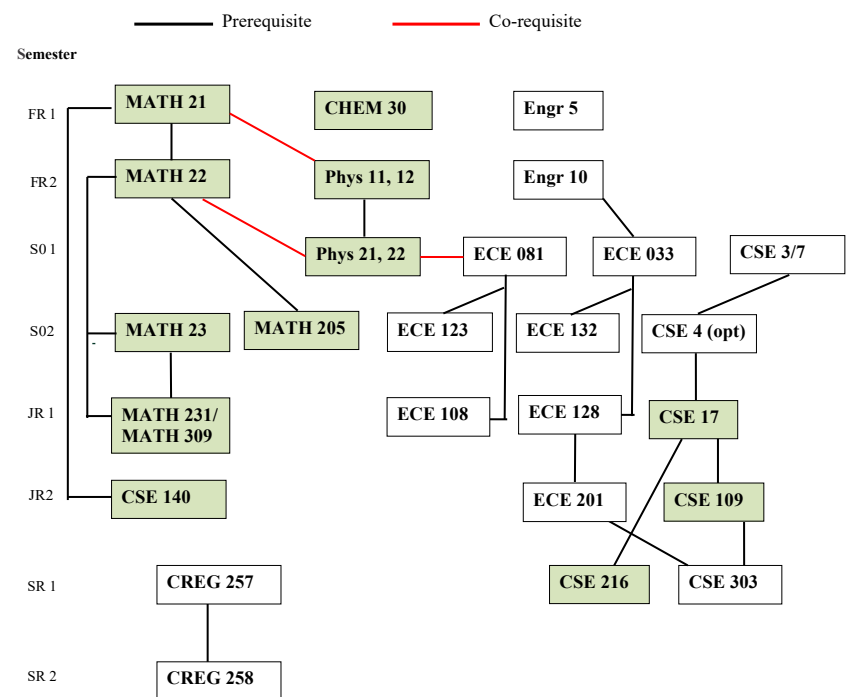

Overview of the Changes

- CSE 2 (2) is replaced by CSE 7 (or 3+4)
 - CSE 7 (4) or CSE 3 (2) + CSE 4 (2)
 - Have taken CSE 2: take CSE 17 next and 5 ATEs (old program)
- ECE 138 Digital System Lab (2) is replaced by
 - ECE 132 Microcontroller Lab (3) and
 - ECE 128 FPGA Lab (3)
- ECE 182 (1) and ECE 121 (2) no longer required
 - Can count toward technical electives under the new program
- ECE 319 (3) no longer required
 - It will be offered every Fall and counts toward technical electives

Comparison between OLD and NEW Course Sequence

OLD

NEW

Implementation Timeline

- **Spring 2021:** start to offer ECE 132 and stop offering ECE 138
- **Fall 2021:** start to offer ECE 128
- **Spring 2022:** add RTL projects to ECE 201 and change prerequisite to ECE 128

Class 2021 (Senior) and Before

- Use OLD curriculum
- If not taken ECE 138 yet, take ECE 128 instead and substitute through petition

Class 2022 (Junior)

- Can choose either OLD or NEW (recommended) program
- If choose NEW
 - Add ECE 132 to the NEW JR 2
 - Add ECE 128 to the NEW SR 1
 - If taken ECE 138 already, can substitute ECE 128 through petition