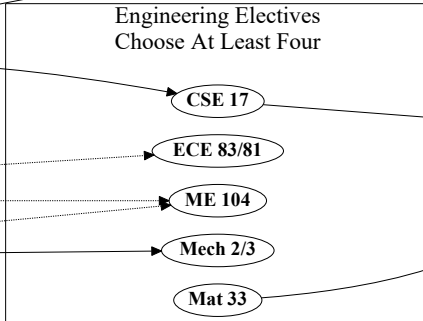

ISE Requirements and Prerequisite Map

Rev. October 2018

Engineering Elective Requirements:
In addition to the above, courses of 3 or more credits from BIOE, CHE, CEE, CSE, ECE, MAT, ME, or MECH may be selected, with exceptions listed at <https://ise.lehigh.edu/content/courses>

Technical Electives
Choose at Least 4
(at Least 2 ISE)

ISE 100 - Industrial Employment
An internship experience that must be completed for zero credits.

HSS Requirements:

A minimum of four multi-credit courses and a minimum of 13 credits in courses designated as HU (humanities) or SS (social science), with the following restrictions: