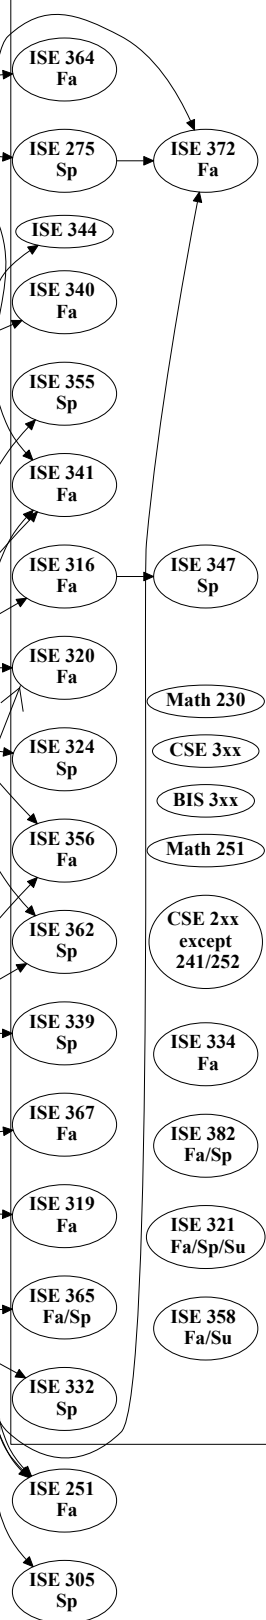

ISE Requirements and Prerequisite Map

Rev. October 2018

Engineering Elective Requirements:
In addition to the above, courses of 3 or more credits from BIOE, CHE, CEE, CSE, ECE, MAT, ME, or MECH may be selected, with exceptions listed at <https://ise.lehigh.edu/content/courses>

Technical Electives
Choose at Least 4
(at Least 2 ISE)

ISE 100 - Industrial Employment
An internship experience that must be completed for zero credits.

HSS Requirements:

A minimum of four multi-credit courses and a minimum of 13 credits in courses designated as HU (humanities) or SS (social science), with the following restrictions:

1. **Depth:** At least eight credits must be in a common discipline and from the same department or program. At least three of these credits must be at the 100-level or above, or at the intermediate level or above for a single modern foreign language.
2. **Breadth:** At least three credits in a discipline different from, and not cross-listed with, the discipline employed to satisfy the depth requirement.
3. At least three credits must be designated as HU.
4. None of the courses used for HSS can be taken Pass/Fail.
5. None of the course can be one-credit courses.

Minimum number of credits needed to graduate = 130