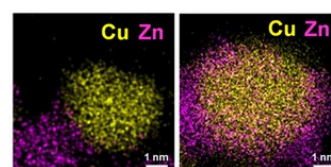

SPRING - SUMMER 2022 Edition

New Health, Science and Technology Building: A Hub for Interdisciplinary Research

Nine of the department faculty relocated their research laboratories and faculty offices to a brand new state-of-the-art multidisciplinary HST building, in the heart of Packer campus.

[READ MORE](#)

High Impact Faculty Publications

- **Israel Wachs:** Smarter catalysts through 'induced activation'
- **Steven McIntosh:** A More Efficient Path to Green Production of Bio-Derived Chemicals and Fuels
- **Anand Jagota:** Perception-based nanosensor platform could advance detection of ovarian cancer