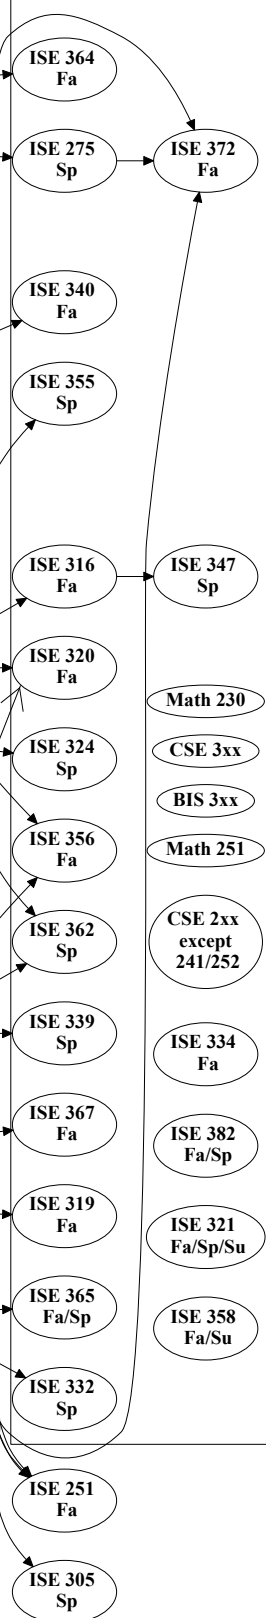

ISE Requirements and Prerequisite Map

Rev. April 2021

Engineering Elective Requirements:
In addition to the above, courses of 3 or more credits from BIOE, CHE, CEE, CSE, ECE, MAT, ME, or MECH may be selected, with exceptions listed at <https://ise.lehigh.edu/content/courses>

Technical Electives Choose at Least 4 (at Least 2 ISE)

ISE 100 - Industrial Employment
An internship experience that must be completed for zero credits.

HSS Requirements:

A minimum of four multi-credit courses and a minimum of 13 credits in courses designated as HU (humanities) or SS (social science), with the following restrictions:

1. **Depth:** At least eight credits must be in a common discipline and from the same department or program. At least three of these credits must be at the 100-level or above, or at the intermediate level or above for a single modern foreign language.
2. **Breadth:** At least three credits in a discipline different from, and not cross-listed with, the discipline employed to satisfy the depth requirement.
3. At least three credits must be designated as HU.
4. None of the courses used for HSS can be taken Pass/Fail.
5. None of the course can be one-credit courses.

Minimum number of credits needed to graduate = 130