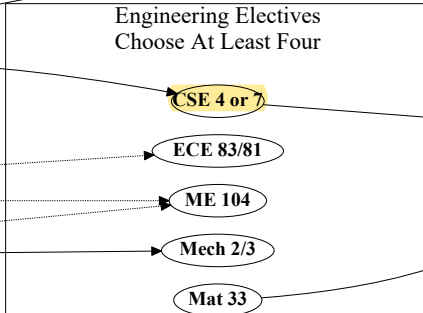

ISE Requirements and Prerequisite Map

Rev. April 2021

Engineering Elective Requirements:
In addition to the above, courses of 3 or more credits from BIOE, CHE, CEE, CSE, ECE, MAT, ME, or MECH may be selected, with exceptions listed at <https://ise.lehigh.edu/content/courses>

Technical Electives Choose at Least 4 (at Least 2 ISE)

ISE 100 - Industrial Employment
An internship experience that must be completed for zero credits.

HSS Requirements:

A minimum of four multi-credit courses and a minimum of 13 credits in courses designated as HU (humanities) or SS (social science), with the following restrictions: